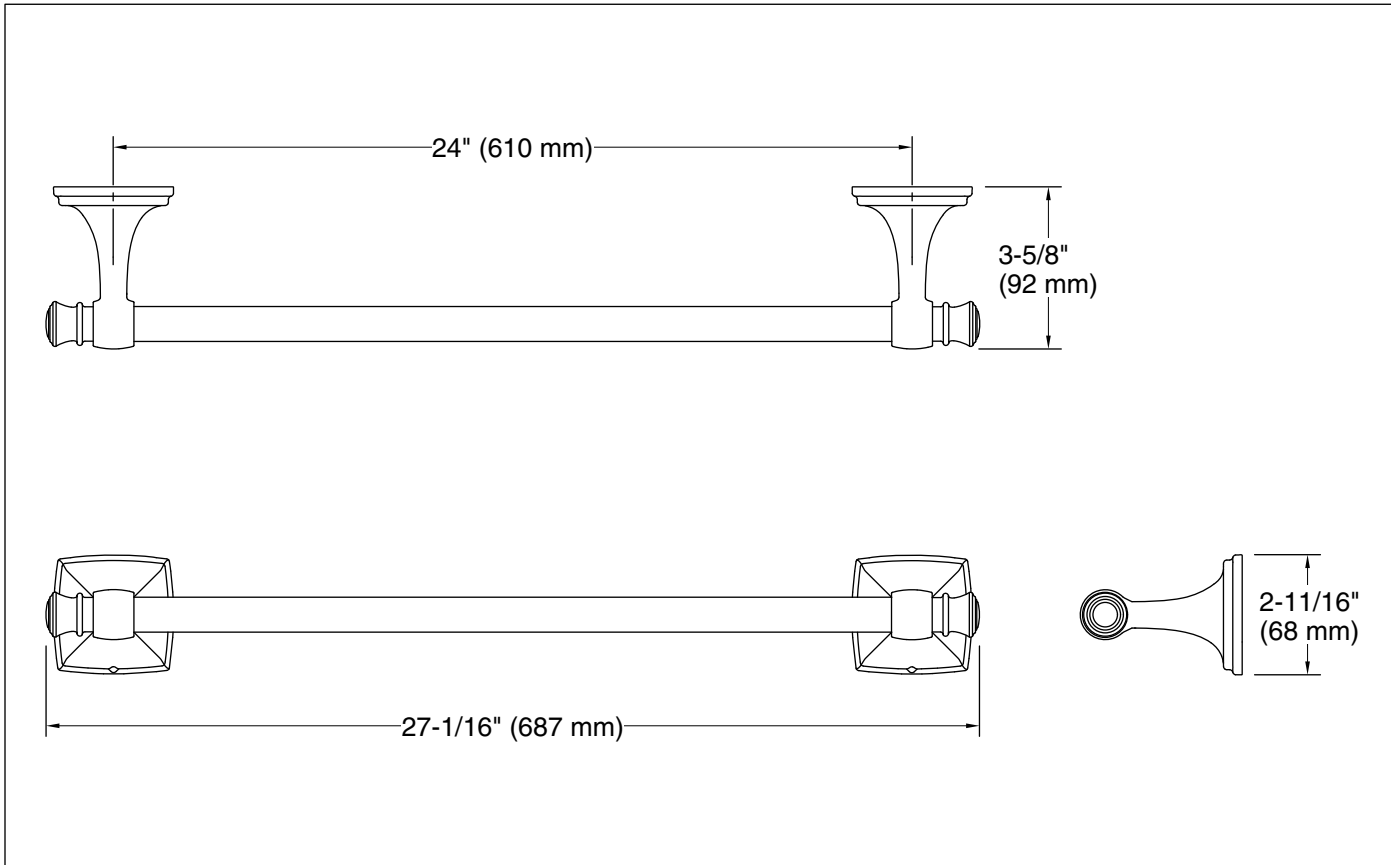

## Features

- 24" (610 mm) bar.
- Coordinates with transitional-style KOHLER® faucets and showering components.

### Technical Information

All product dimensions are nominal.

Installation Type: Wall-mount

Material: Zinc, Stainless Steel